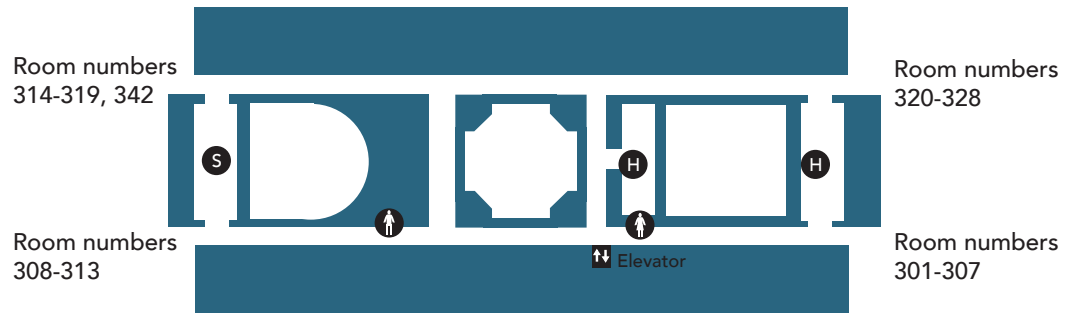

Rhode Island State House

ROOM NUMBERS

3 FLOOR

- H** House Gallery
- S** Senate Gallery

2 FLOOR

- H** House Chamber
- S** Senate Chamber
- K** Kiosk
- 202** State Room
- 208** State Library

1 FLOOR

- E** Entrance
- 38** Gift Shop and Visitor Center

LOWER LEVEL

- 38** Public Information
- G** Gallery