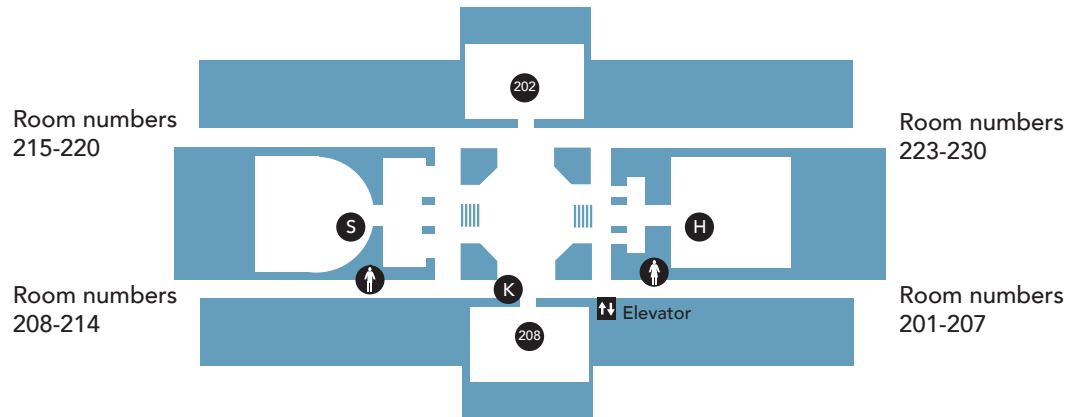

Rhode Island State House

ROOM NUMBERS

3 FLOOR

- H** House Gallery
- S** Senate Gallery

2 FLOOR

- H** House Chamber
- S** Senate Chamber
- K** Kiosk
- 202** State Room
- 208** State Library

1 FLOOR

- E** Entrance
- 38** Gift Shop and Visitor Center

LOWER LEVEL

- 38** Public Information
- G** Gallery