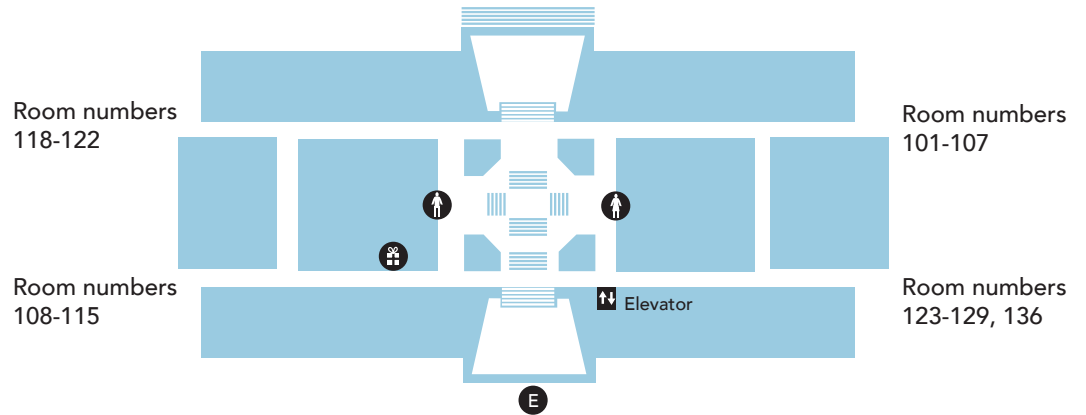

Rhode Island State House

ROOM NUMBERS

3 FLOOR

- H** House Gallery
- S** Senate Gallery

2 FLOOR

- H** House Chamber
- S** Senate Chamber
- K** Kiosk
- 202** State Room
- 208** State Library

1 FLOOR

- E** Entrance
- 38** Gift Shop and Visitor Center

LOWER LEVEL

- 38** Public Information
- G** Gallery